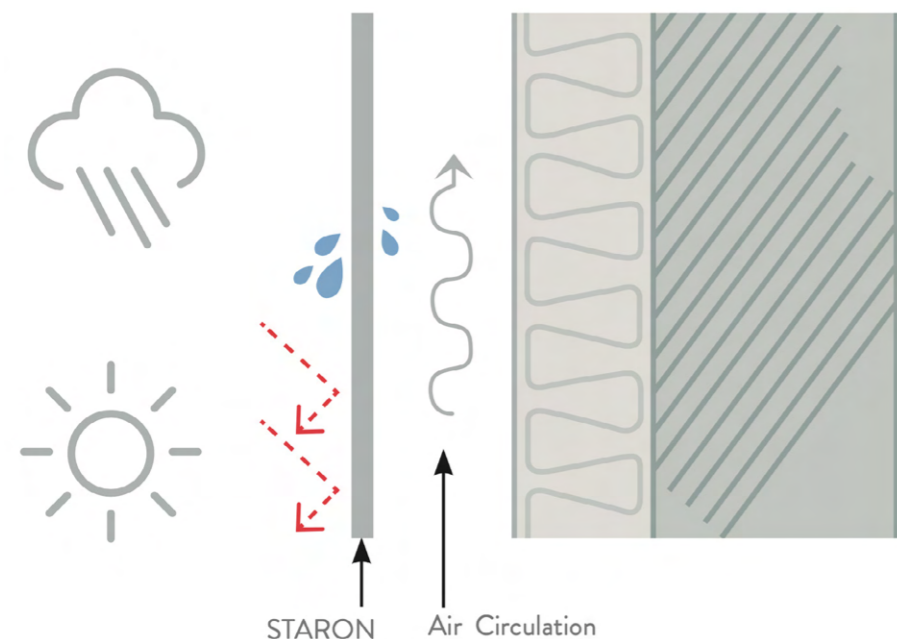

CLADDING FEATURES

EUROPEAN TECHNICAL ASSESSMENT CERTIFIED [ETA-16/0091]

INSTALLATION

Ventilated facade cladding system and undercut anchor is the official and proper fixing method for Staron® panels of 12 mm thickness.

UNDERCUT ANCHOR AND CLADDING FIXING: