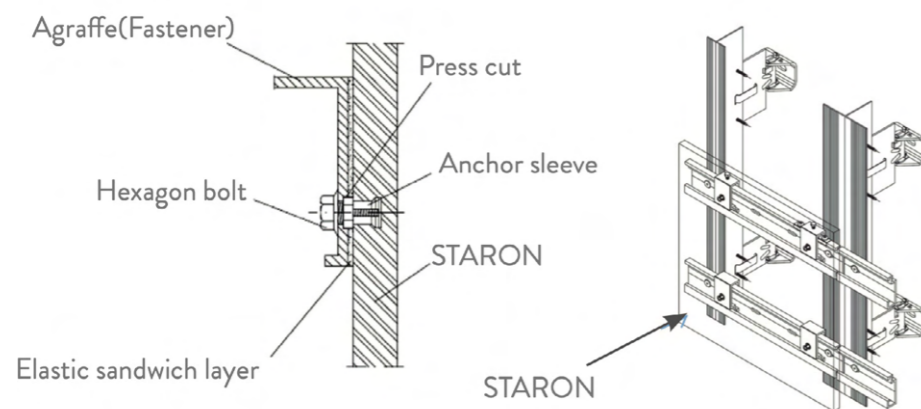

CLADDING FEATURES

EUROPEAN TECHNICAL ASSESSMENT CERTIFIED [ETA-16/0091]

INSTALLATION

Ventilated facade cladding system and undercut anchor is the official and proper fixing method for Staron® panels of 12 mm thickness.

UNDERCUT ANCHOR AND CLADDING FIXING: